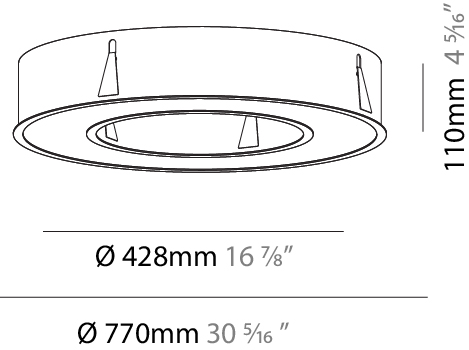

GENERAL

Series: Glorious
Subseries: Glorious
Brand: Prolicht
Division: Architectural
Mounting Type: Recessed
Mounting Location: Ceiling
Subcategory: Ambient

PHYSICAL

Shape: Round
Diameter (mm): 770
Diameter (in): 30 ⁵/₁₆
Height (mm): 110
Height (in): 4 ⁵/₁₆
Min. Recessing Depth (mm): 120
Min. Recessing Depth (in): 4 ³/₄
Light Distribution: Direct
Weight (kg): 9.285
Weight (lbs): 20.47
Diffuser: [PMMA - Opal or Micro-Prism](#)
Fixture Finish: [SSR / BKV / CWI / CRY / HAB / UFT / ITA / RUA / FTG / MYG / LOD / PUS / FRO / FUP / KIA / POP / BLS / SPG / MEY / GOH / GUM / CHC / COM / ABZ / JAG / OBR / MOS / ROR](#)
Fixture Material: Aluminum
Cut-out Measurements: 760mm / 29 15/16" x 440mm / 17 5/16"

ELECTRICAL

Lamp Type: LED (Zhaga Standard)
Input Wattage (W): 30
Total Output Wattage (W): 24 / 19.2 (3500K)
Dimming: [Non-Dimming / Phase Dimming (120Vac only) / 0-10V Dimming](#)
Driver Included: Yes
Driver Location: Integrated
Driver Type: Constant Current - 120 / 277Vac
Driver Class: Class 2
Input Voltage (V): 120 - 277
Constant Current (MA): 350 / 600 (3500K)

LED

Color Temperature (°K): 3000 / 3500 / 4000
Max. Delivered Lumen (lm): 2770 / 2862 / 2920
CRI: >80 CRI
Efficiency (%): 65
Lamp Life (hrs): 50000

OPTICAL

RATINGS AND CERTIFICATIONS

Certified By: Certified for North American Standards
IP rating: IP20

PROJECT
TYPE
SPECIFIER
QUANTITY
DATE

760mm x 440mm
29 ¹⁵/₁₆" x 17 ⁵/₁₆"

120mm
4 ³/₄"

10 - 15mm
³/₈" - ⁹/₁₆"