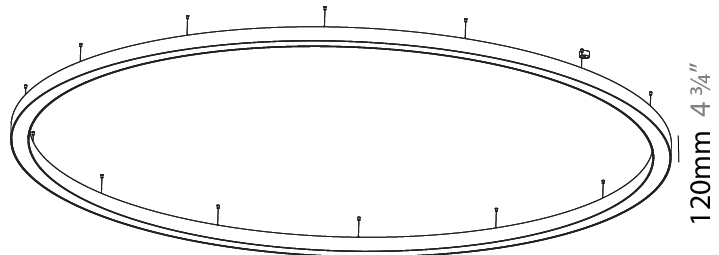

GENERAL

Series: Glorious
Subseries: Glorious
Brand: Prolight
Division: Architectural
Mounting Type: Suspension
Mounting Location: Ceiling
Subcategory: Ambient

PHYSICAL

Shape: Round
Diameter (mm): 5400
Diameter (in): 212 ⁵/₈
Depth (mm): 120
Depth (in): 4 ³/₄
Max. Overall Height (mm): 2120
Max. Overall Height (in): 83 ⁷/₁₆
Light Distribution: Direct
Weight (kg): 69.5
Weight (lbs): 152.9
Diffuser: PMMA - Opal or Micro-Prism
Fixture Finish: SSR / BKV / CWI / CRY / HAB / UFT / ITA / RUA / FTG / MYG / LOD / PUS / FRO / FUP / KIA / POP / BLS / SPG / MEY / GOH / GUM / CHC / COM / ABZ / JAG / OBR / MOS / ROR
Fixture Material: Aluminum

ELECTRICAL

Lamp Type: LED (Zhaga Standard)
Input Wattage (W): 280
Total Output Wattage (W): 224 / 179.2 (3500K)
Dimming: Non-Dimming / Phase Dimming (120Vac only) / 0-10V Dimming
Driver Included: Yes
Driver Location: Integrated
Driver Type: Constant Current
Driver Class: Class 2
Input Voltage (V): 120 - 277
Constant Current (MA): 350 / 1400 (3500K)

LED

Color Temperature (°K): 3000 / 3500 / 4000
Max. Delivered Lumen (lm): 25840 / 26754 / 27300
CRI: >80 CRI
Efficiency (%): 65
Lamp Life (hrs): 50000

OPTICAL

RATINGS AND CERTIFICATIONS

Certified By: Certified for North American Standards
IP rating: IP20

5100mm 200 ¹³/₁₆"

5400mm 212 ⁵/₈"