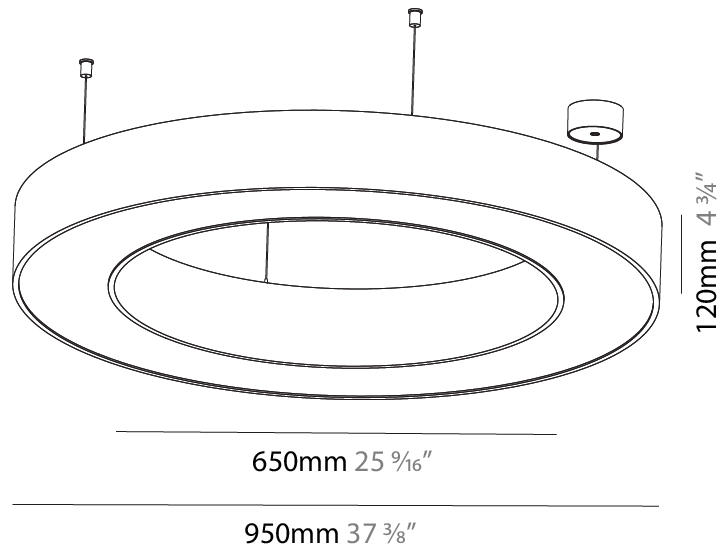

GENERAL

Series: Glorious
Subseries: Glorious
Brand: Prolight
Division: Architectural
Mounting Type: Suspension
Mounting Location: Ceiling
Subcategory: Ambient

PHYSICAL

Shape: Round
Diameter (mm): 950
Diameter (in): 37 ⁷/₈
Height (mm): 120
Height (in): 4 ³/₄
Max. Overall Height (mm): 2120
Max. Overall Height (in): 83 ⁷/₁₆
Light Distribution: Direct
Weight (kg): 9.172
Weight (lbs): 20.22
Diffuser: [PMMA - Opal or Micro-Prism](#)
Fixture Finish: [SSR / BKV / CWI / CRY / HAB / UFT / ITA / RUA / FTG / MYG / LOD / PUS / FRO / FUP / KIA / POP / BLS / SPG / MEY / GOH / GUM / CHC / COM / ABZ / JAG / OBR / MOS / ROR](#)
Fixture Material: Aluminum

ELECTRICAL

Lamp Type: LED (Zhaga Standard)
Input Wattage (W): 45
Total Output Wattage (W): 36 / 28.8 (3500K)
Dimming: [Non-Dimming / Phase Dimming (120Vac only) / 0-10V Dimming](#)
Driver Included: Yes
Driver Location: Integrated
Driver Type: Constant Current
Driver Class: Class 2
Input Voltage (V): 120 - 277
Constant Current (MA): 350 / 900 (3500K)

LED

[Color Temperature (°K): 3000 / 3500 / 4000](#)
Max. Delivered Lumen (lm): 4150 / 4302 / 4390
CRI: >80 CRI
Efficiency (%): 65
Lamp Life (hrs): 50000

OPTICAL

RATINGS AND CERTIFICATIONS

Certified By: Certified for North American Standards
IP rating: IP20