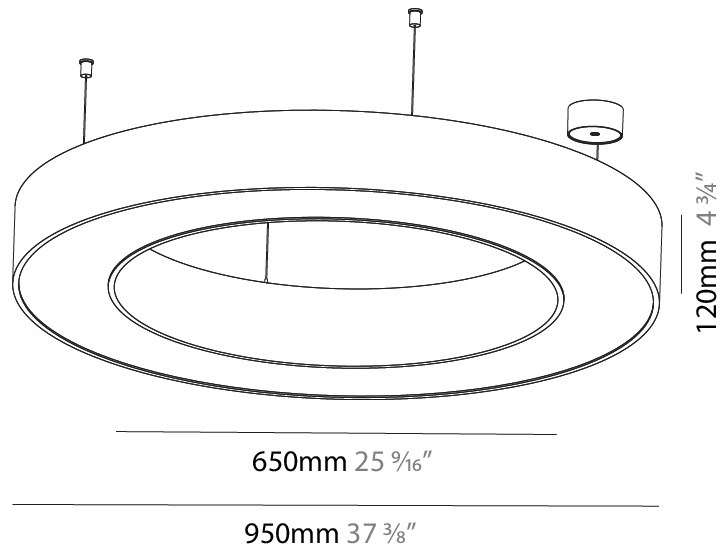

GENERAL

Series: Glorious
Subseries: Glorious
Brand: Prolicht
Division: Architectural
Mounting Type: Suspension
Mounting Location: Ceiling
Subcategory: Ambient

PHYSICAL

Shape: Round
Diameter (mm): 950
Diameter (in): 37 ⁷/₈
Height (mm): 120
Height (in): 4 ³/₄
Max. Overall Height (mm): 2120
Max. Overall Height (in): 83 ⁷/₁₆
Light Distribution: Direct
Weight (kg): 9.172
Weight (lbs): 20.22
Diffuser: [PMMA - Opal or Micro-Prism](#)
Fixture Finish: [SSR / BKV / CWI / CRY / HAB / UFT / ITA / RUA / FTG / MYG / LOD / PUS / FRO / FUP / KIA / POP / BLS / SPG / MEY / GOH / GUM / CHC / COM / ABZ / JAG / OBR / MOS / ROR](#)
Fixture Material: Aluminum

ELECTRICAL

Lamp Type: LED (Zhaga Standard)
Input Wattage (W): 45
Total Output Wattage (W): 36 / 28.8 (3500K)
Dimming: [Non-Dimming / Phase Dimming (120Vac only) / 0-10V Dimming](#)
Driver Included: Yes
Driver Location: Integrated
Driver Type: Constant Current
Driver Class: Class 2
Input Voltage (V): 120 - 277
Constant Current (MA): 350 / 900 (3500K)

LED

[Color Temperature (°K): 3000 / 3500 / 4000](#)
Max. Delivered Lumen (lm): 4150 / 4302 / 4390
CRI: >80 CRI
Efficiency (%): 65
Lamp Life (hrs): 50000

OPTICAL

RATINGS AND CERTIFICATIONS

Certified By: Certified for North American Standards
IP rating: IP20