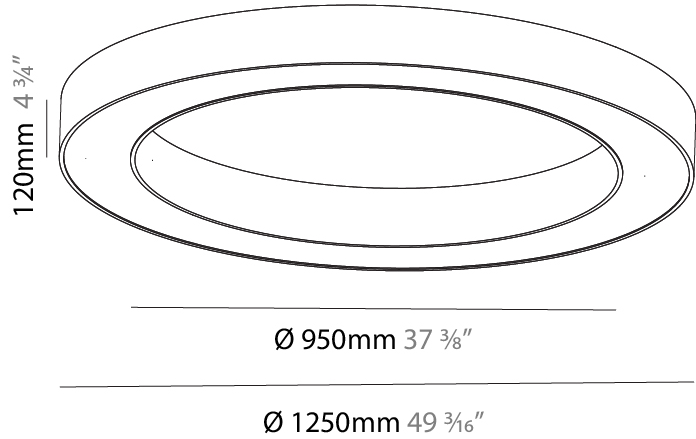

1. To build a product code in our configurator select the specify button on the base model # product page
2. To build a manual product code on this datasheet choose from the options listed below in blue font and add the suffix to the base model #

GENERAL

Series: Glorious
Subseries: Glorious
Brand: Prolight
Division: Architectural
Mounting Type: Surface
Mounting Location: Ceiling
Subcategory: Ambient

PHYSICAL

Shape: Round
Diameter (mm): 1250
Diameter (in): 49 ³/₁₆
Height (mm): 120
Height (in): 4 ³/₄
Light Distribution: Direct
Weight (kg): 12.465
Weight (lbs): 27.42
Diffuser: PMMA - Opal or Micro-Prism
Fixture Finish: SSR / BKV / CWI / CRY / HAB / UFT / ITA / RUA / FTG / MYG / LOD / PUS / FRO / FUP / KIA / POP / BLS / SPG / MEY / GOH / GUM / CHC / COM / ABZ / JAG / OBR / MOS / ROR
Fixture Material: Aluminum

ELECTRICAL

Lamp Type: LED (Zhaga Standard)
Input Wattage (W): 60
Total Output Wattage (W): 48 / 38.4 (3500K)
Dimming: Non-Dimming / Phase Dimming (120Vac only) / 0-10V Dimming
Driver Included: Yes
Driver Location: Integrated
Driver Type: Constant Current - 120 / 277Vac
Driver Class: Class 2
Input Voltage (V): 120 - 277
Constant Current (mA): 350 / 1200 (3500K)

LED

Color Temperature (°K): 3000 / 3500 / 4000
Max. Delivered Lumen (lm): 5540 / 5733 / 5850
CRI: >80 CRI
Efficiency (%): 65
Lamp Life (hrs): 50000

OPTICAL

RATINGS AND CERTIFICATIONS

Certified By: Certified for North American Standards
IP rating: IP20