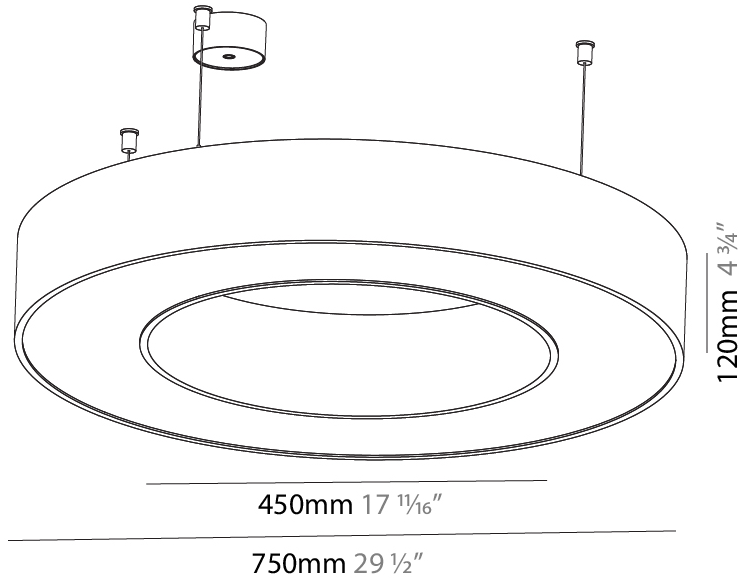

GENERAL

Series: Glorious
Subseries: Glorious
Brand: Prolight
Division: Architectural
Mounting Type: Suspension
Mounting Location: Ceiling
Subcategory: Ambient

PHYSICAL

Shape: Round
Diameter (mm): 750
Diameter (in): 29 1/2
Height (mm): 120
Height (in): 4 3/4
Max. Overall Height (mm): 2120
Max. Overall Height (in): 83 7/16
Light Distribution: Direct
Weight (kg): 7.062
Weight (lbs): 15.56
Diffuser: PMMA - Opal or Micro-Prism
Fixture Finish: SSR / BKV / CWI / CRY / HAB / UFT / ITA / RUA / FTG / MYG / LOD / PUS / FRO / FUP / KIA / POP / BLS / SPG / MEY / GOH / GUM / CHC / COM / ABZ / JAG / OBR / MOS / ROR
Fixture Material: Aluminum

ELECTRICAL

Lamp Type: LED (Zhaga Standard)
Input Wattage (W): 30
Total Output Wattage (W): 24 / 19.2 (3500K)
Dimming: Non-Dimming / Phase Dimming (120Vac only) / 0-10V Dimming
Driver Included: Yes
Driver Location: Integrated
Driver Type: Constant Current
Driver Class: Class 2
Input Voltage (V): 120 - 277
Constant Current (MA): 350 / 600 (3500K)

LED

Color Temperature (°K): 3000 / 3500 / 4000
Max. Delivered Lumen (lm): 2770 / 2862 / 2920
CRI: >80 CRI
Efficiency (%): 65
Lamp Life (hrs): 50000

OPTICAL

RATINGS AND CERTIFICATIONS

Certified By: Certified for North American Standards
IP rating: IP20